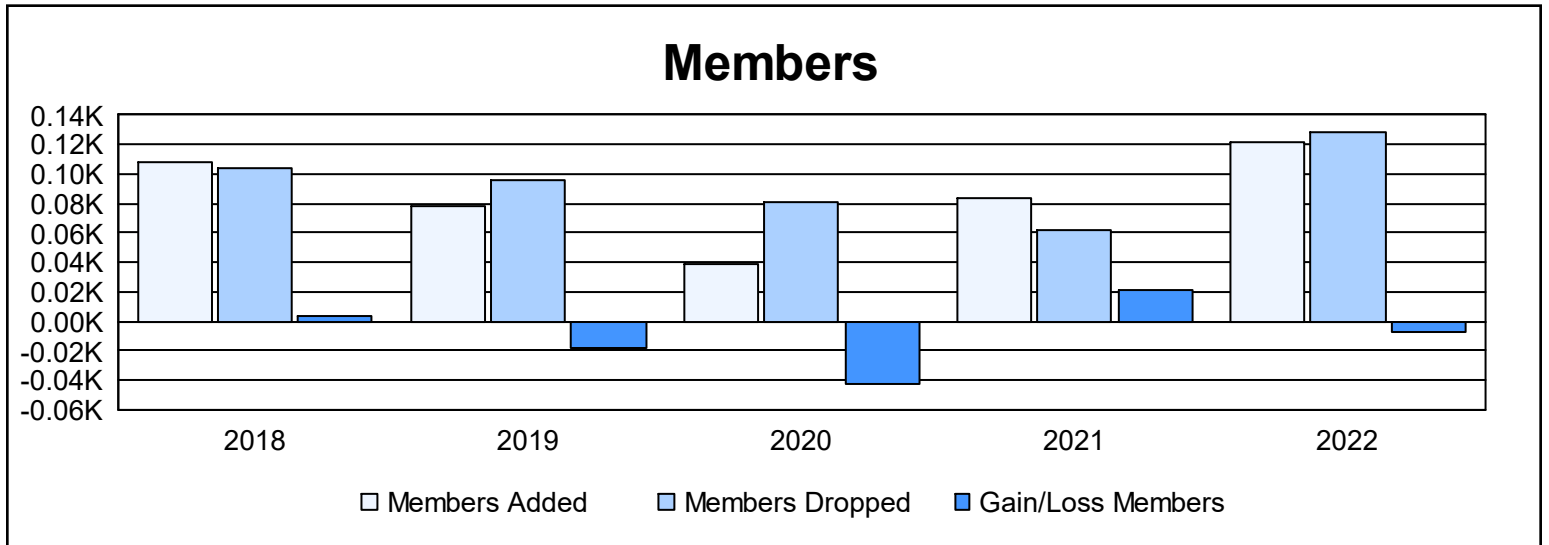

Year	New Clubs	Dropped Clubs	Gain/ Loss Clubs	New Members	Charter Members	Reinstate Members	Transfer Members	Total Member Added	Total Members Dropped	Gain/ Loss Members
2017-2018	0	0	0	98	4	1	5	108	104	4
2018-2019	0	0	0	70	0	4	4	78	96	-18
2019-2020	0	0	0	34	0	1	4	39	81	-42
2020-2021	1	0	1	34	46	1	2	83	62	21
2021-2022	0	1	-1	93	1	22	6	122	129	-7
<b>Average</b>	<b>0</b>	<b>0</b>	<b>0</b>	<b>66</b>	<b>10</b>	<b>6</b>	<b>4</b>	<b>86</b>	<b>94</b>	<b>-8</b>

### Membership Composition June 2022 Cumulative